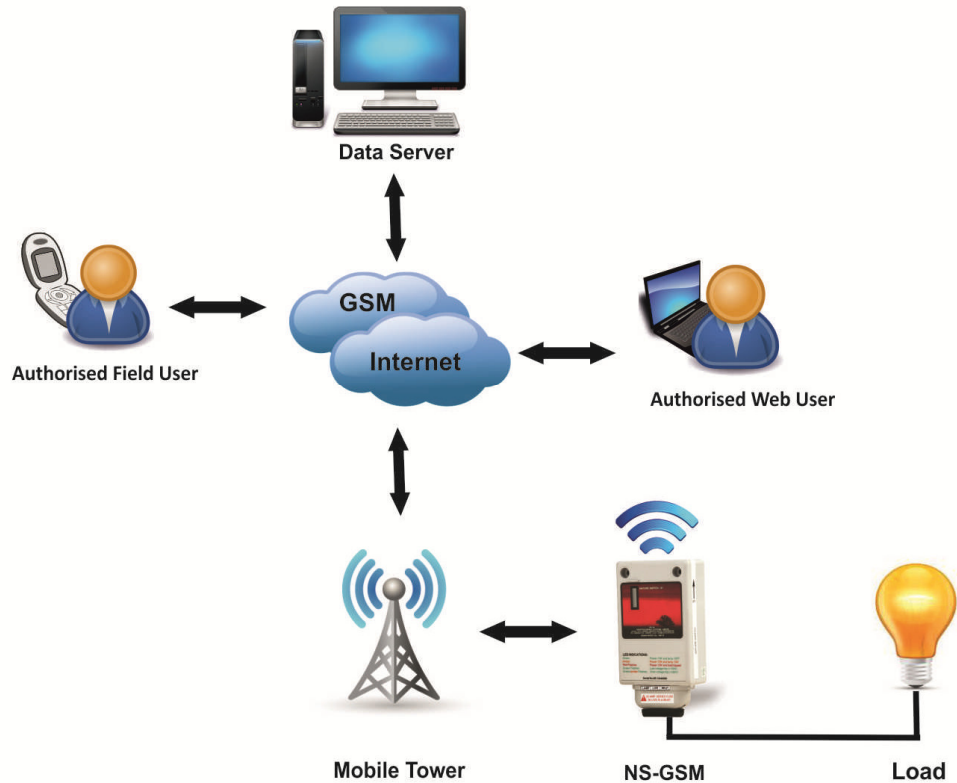

Power

Normal Switch
(Operated Manually)

Lighting Load

Nature Switch-GSM Installed Electrical Circuit

Power

**Nature Switch-GSM
(Automatic Operation &
remote control)**

Lighting Load

Nature Switch Communication

Auto OVER/LOW Voltage trip and reset:-

Over voltage trip : > 280VAC*
Auto over voltage reset : < 270VAC*
Low voltage trip : < 150VAC*
Auto low voltage reset : > 160VAC*

* Subjected to standard tolerance.

IP 65 Rated device:-

WATER PROOF

DUST PROOF

Thank You